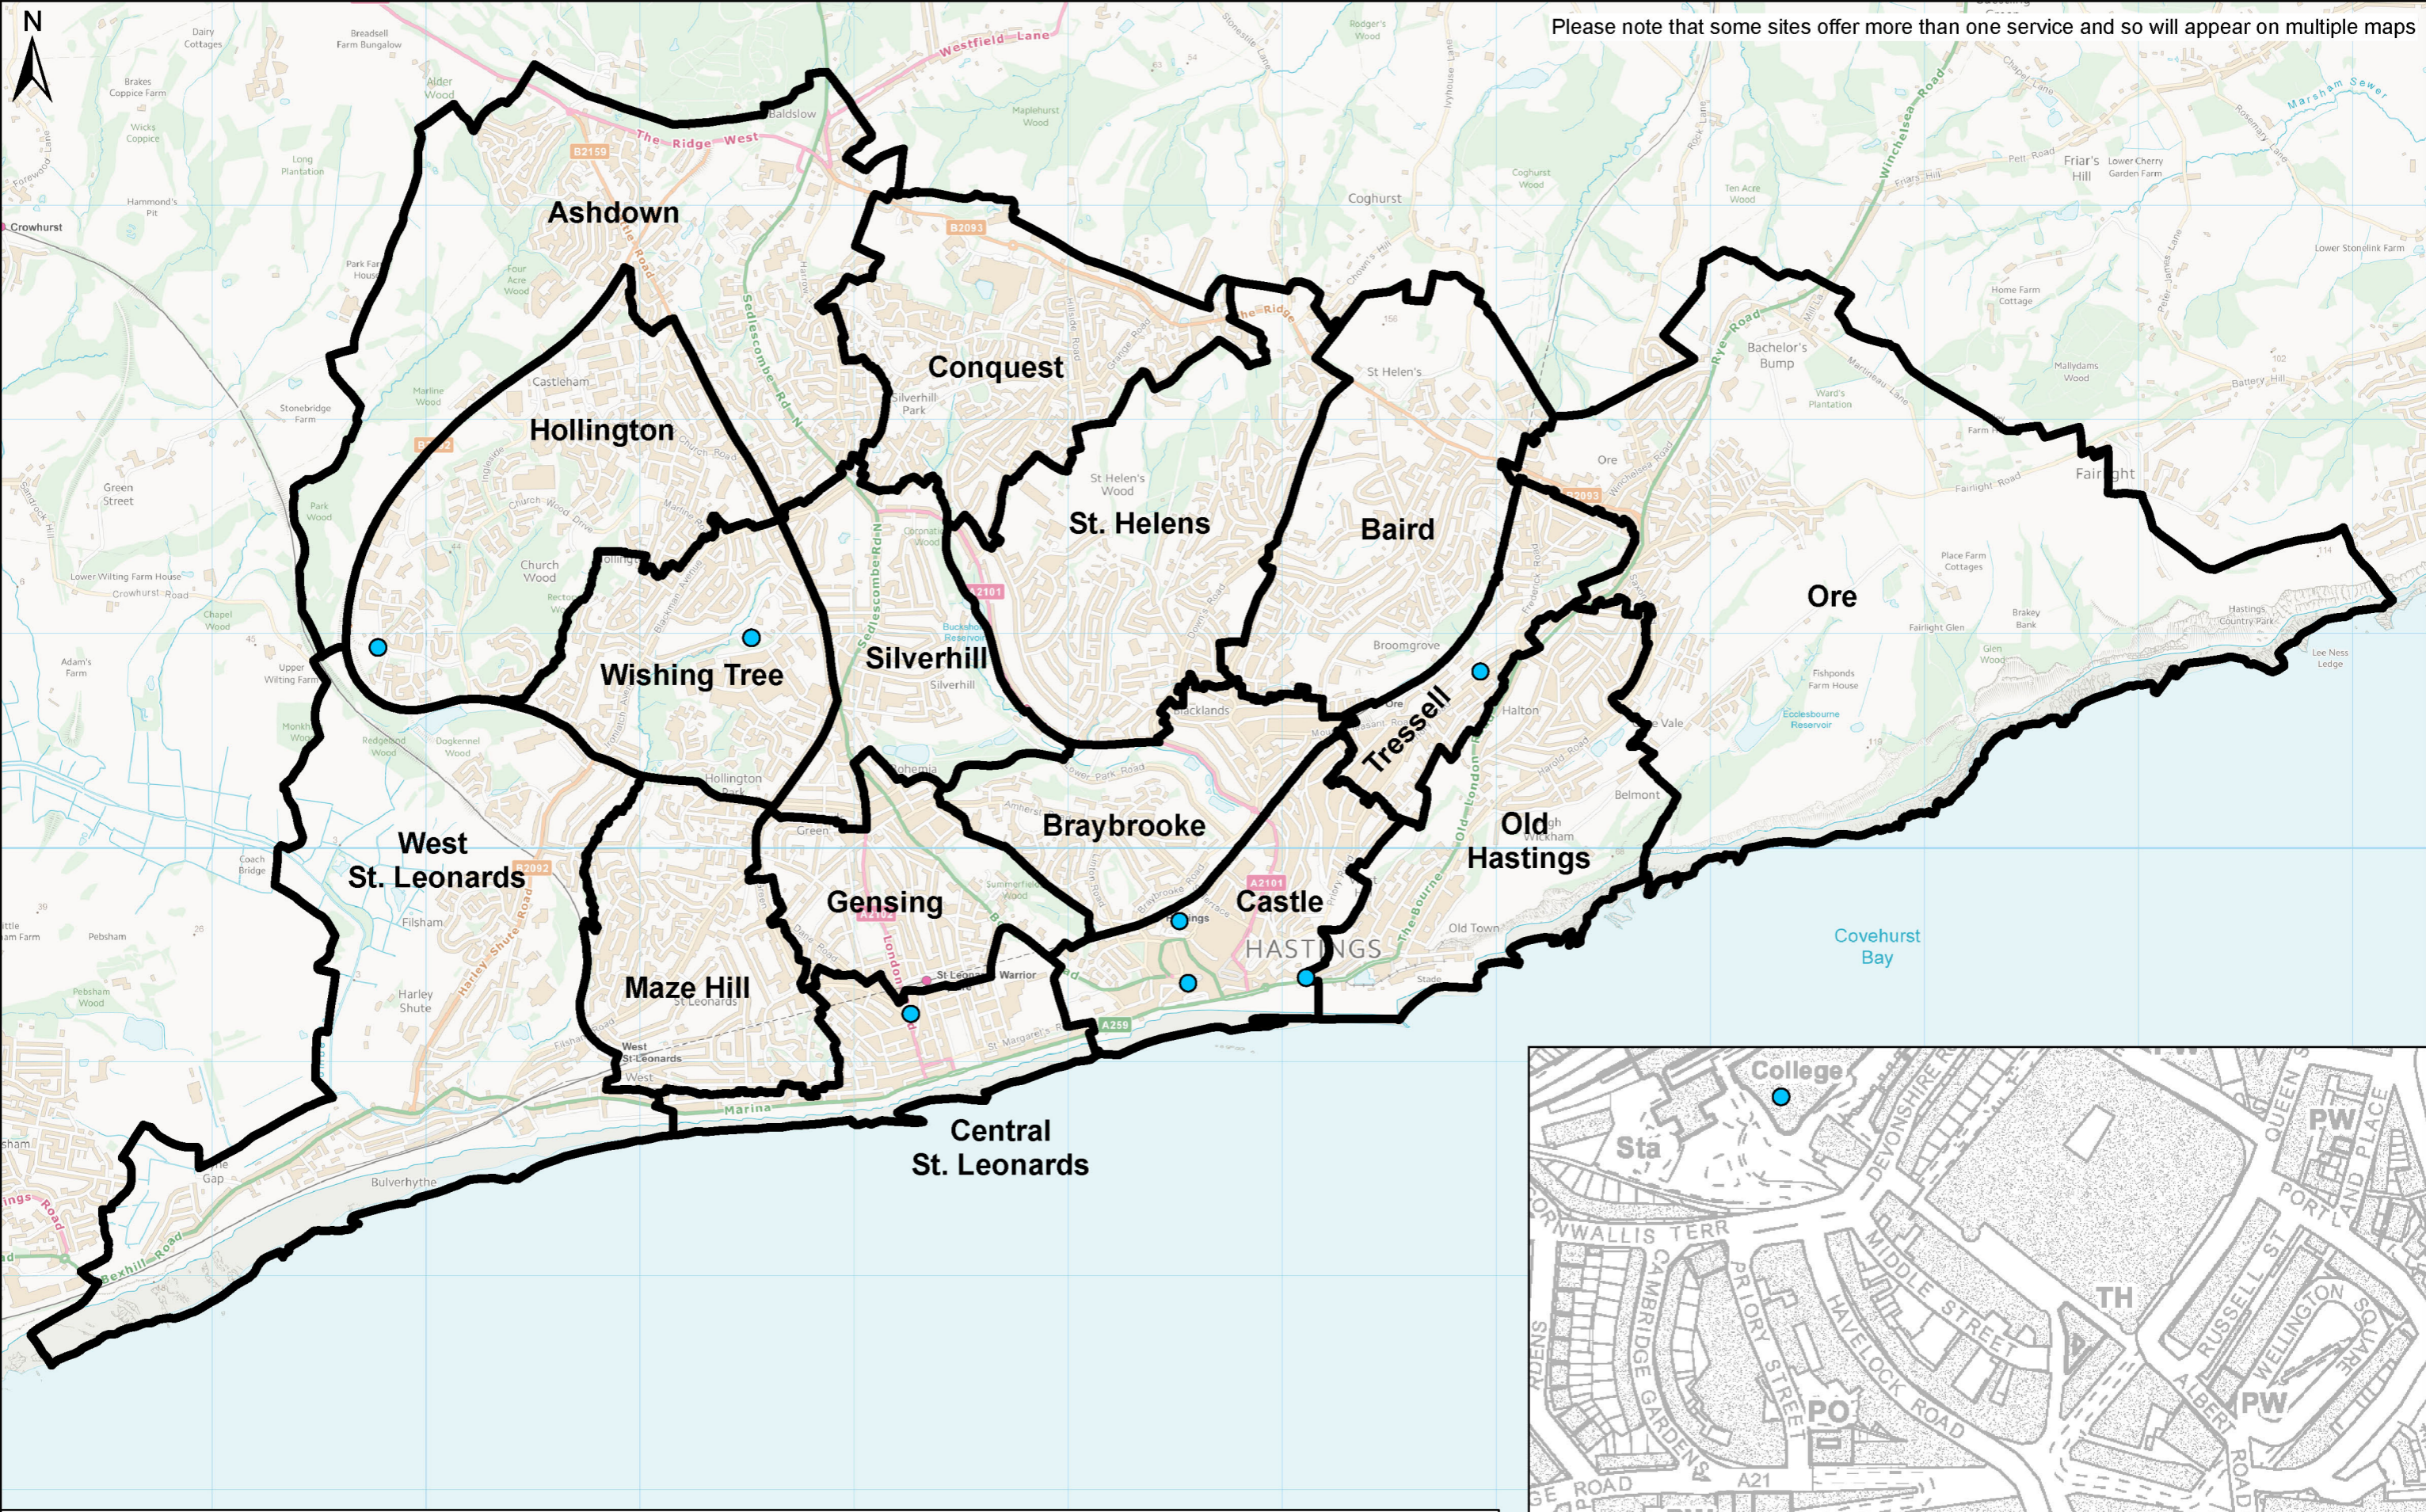

Please note that some sites offer more than one service and so will appear on multiple maps

© Crown Copyright and database rights [2016]. OS [100021328].
 Use of this data is subject to terms and conditions. You are granted a non-exclusive, royalty free, revocable licence solely to view the Licensed Data for non-commercial purposes for the period during which Hastings Borough Council makes it available. You are not permitted to copy, sub-license, distribute, sell or otherwise make available the Licensed Data to third parties in any form. Third party rights to enforce the terms of this licence shall be reserved to OS.